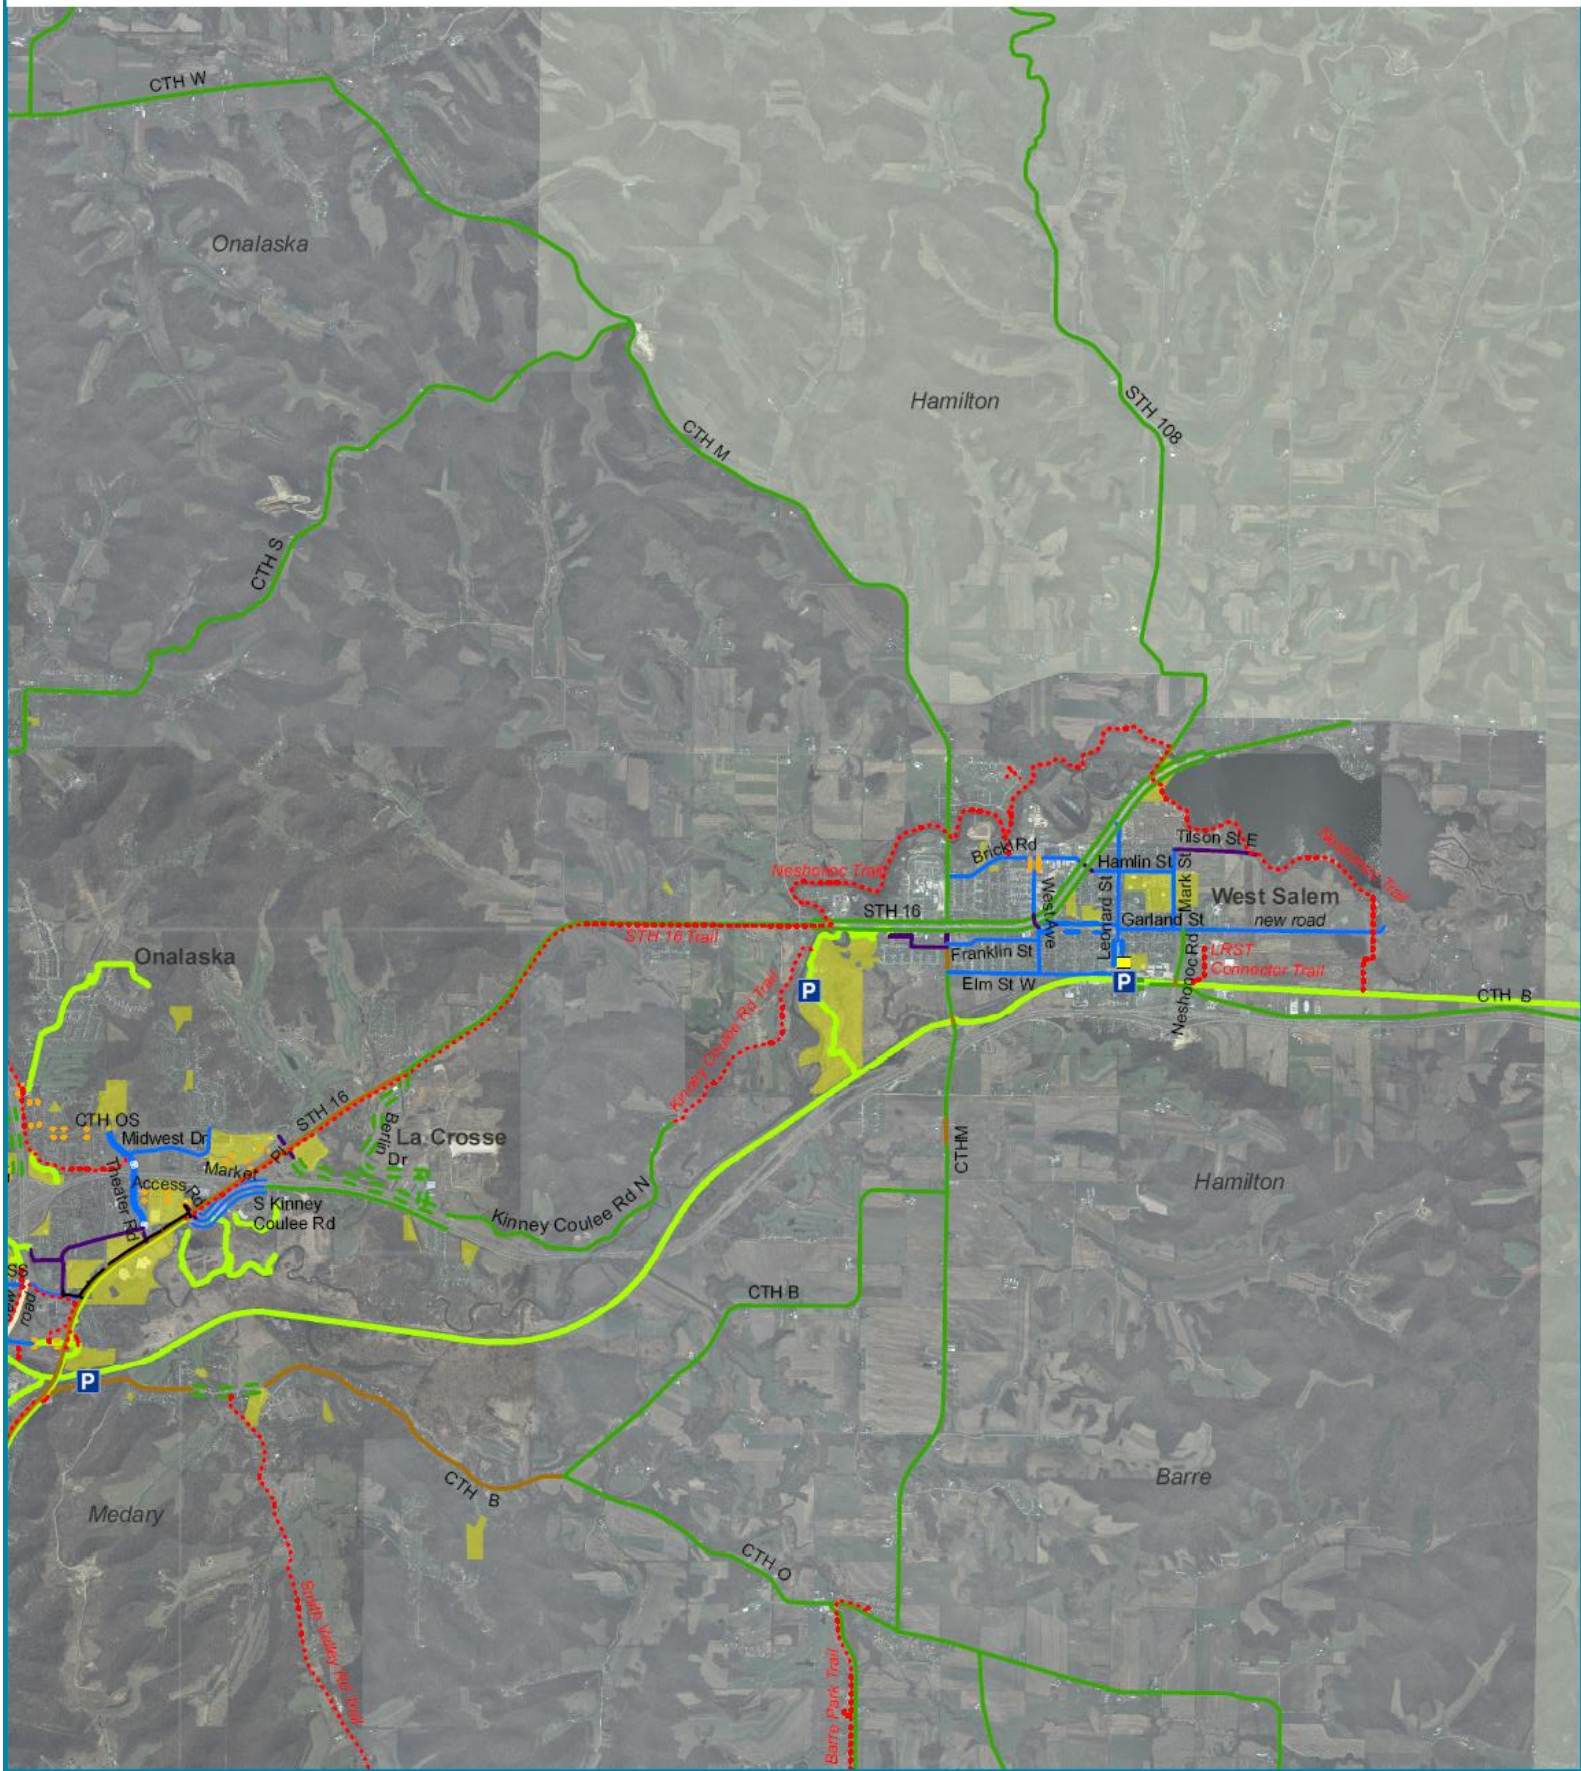

RECOMMENDED BICYCLE FACILITIES: WEST SALEM TO ONALASKA

Map 4-2: Recommended bicycle accommodations for corridors within West Salem and between Onalaska and West Salem.