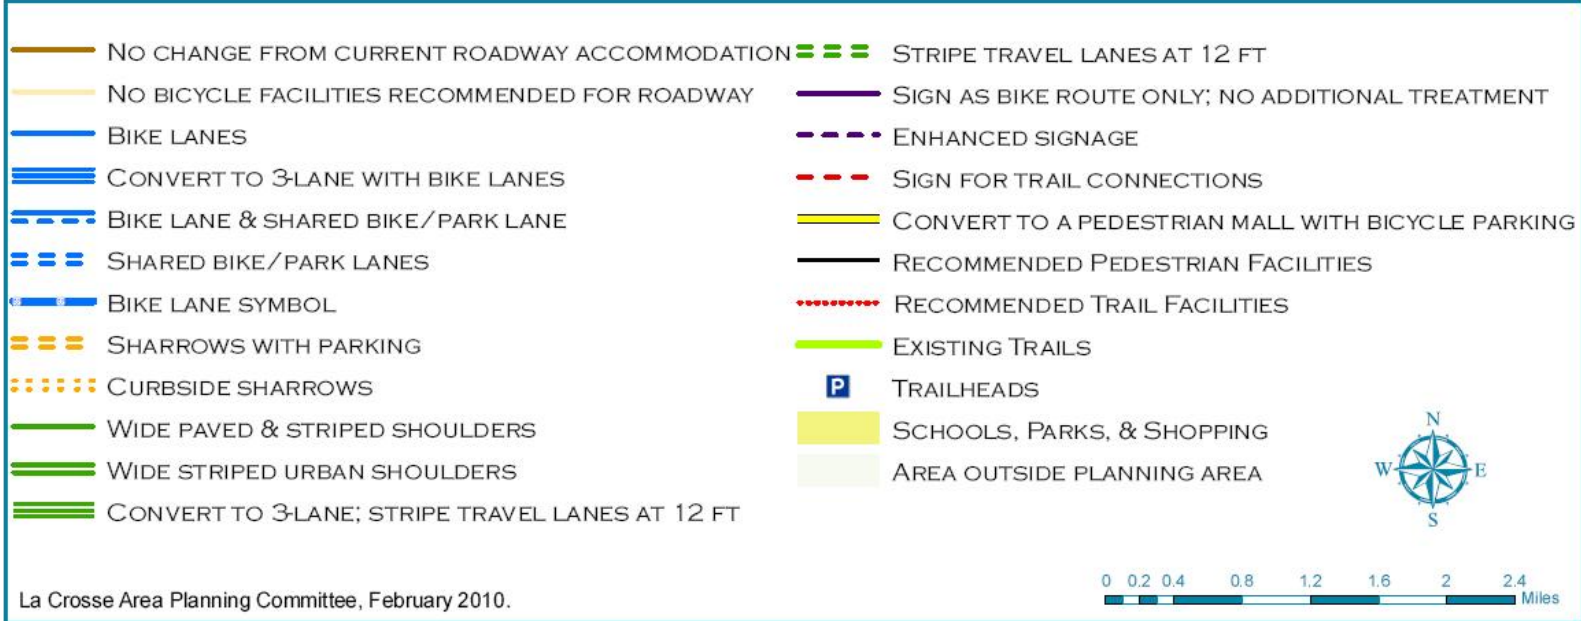

RECOMMENDED BICYCLE FACILITIES: WEST SALEM TO ONALASKA

Map 4-2: Recommended bicycle accommodations for corridors within West Salem and between Onalaska and West Salem.