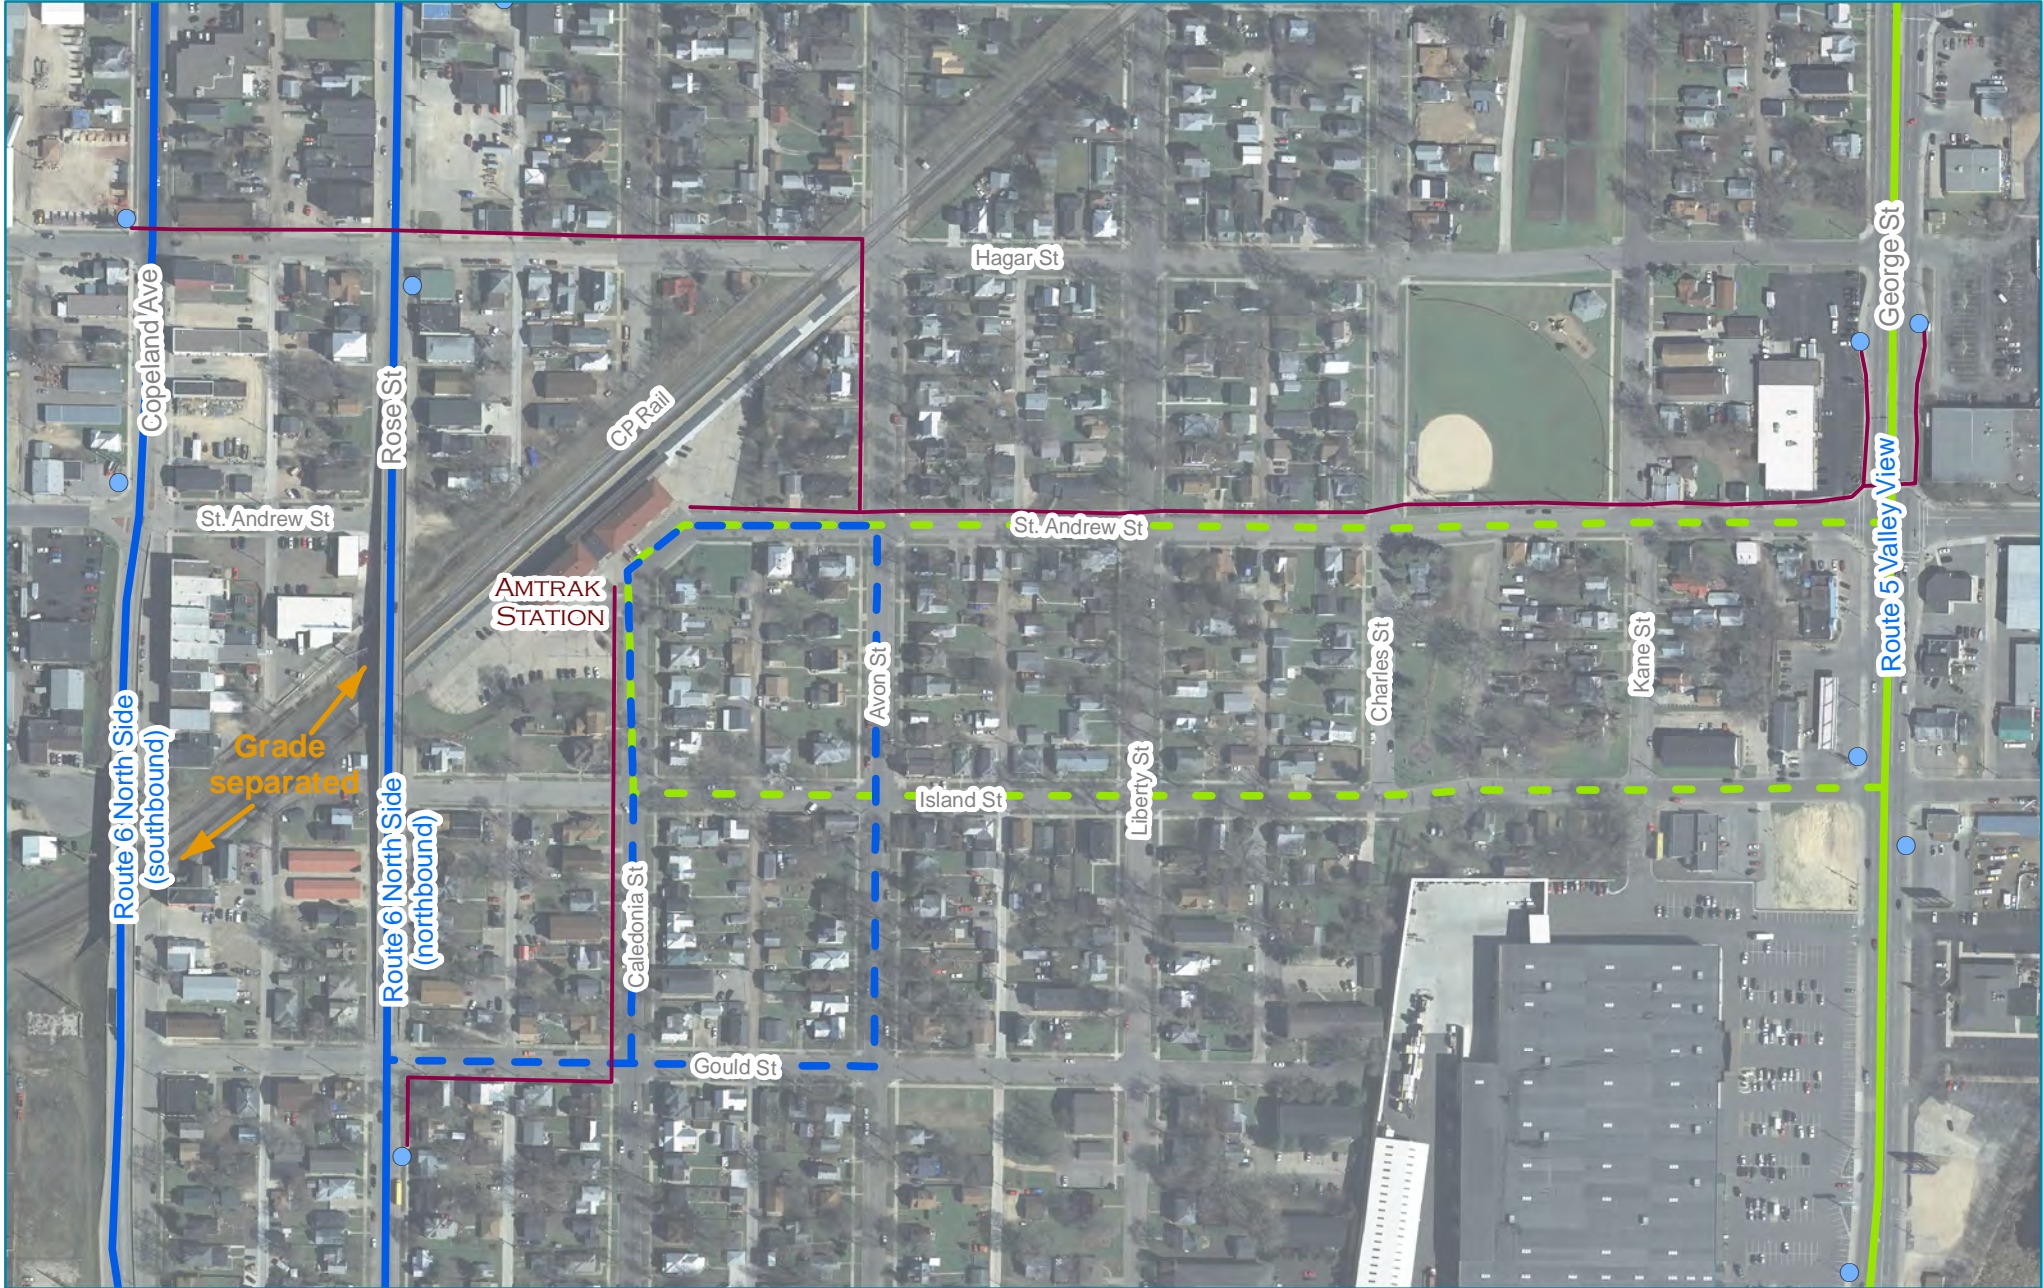

# Existing and Proposed Transit Connections to the Amtrak Station

## LEGEND

- BUS STOP
- ROUTE 5 VALLEY VIEW
- ROUTE 6 NORTHBOUND DEVIATED SERVICE OPTION
- ROUTE 6 NORTH SIDE
- PEDESTRIAN ROUTE TO/FROM BUS STOP
- - - ROUTE 5 DEVIATED SERVICE OPTION